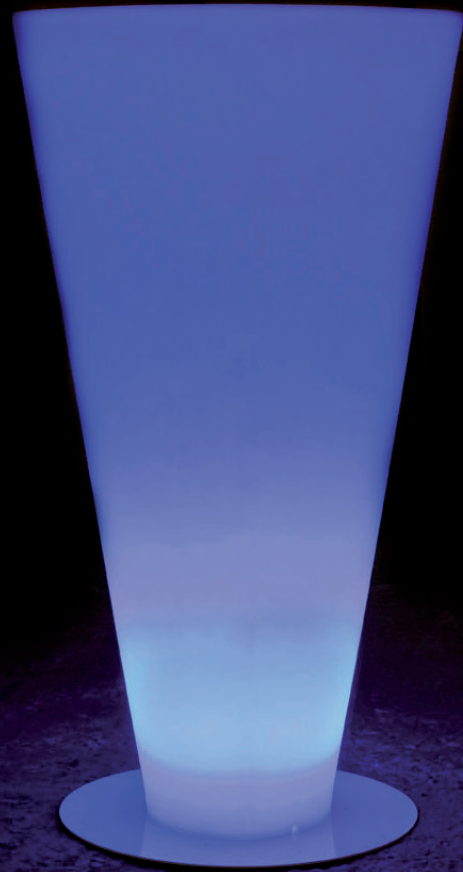

ACCESSORIES