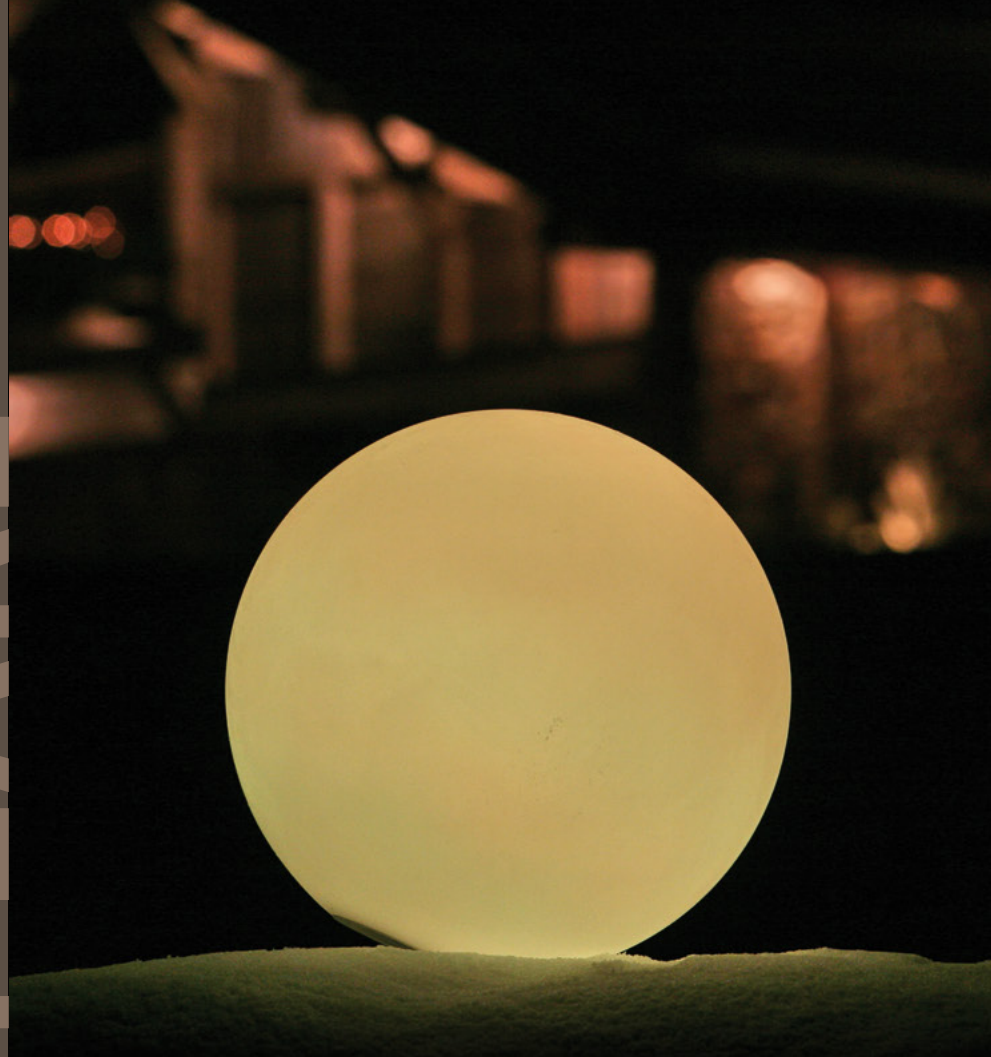

PEARL

ECO FRIENDLY

UNLIMITED
COLORS

100 %
WATERPROOF

UP TO 15H
ON ONE CHARGE

SHOCK
RESISTANT

FLOATS

MODES

- 7 selected colors
- 1 mode dynamic (unlimited colors)
- 2 candle effects (flickering yellow/blue)

BATTERY LIFE

- 5 to 10 hours
- Charging time: 6 hours
- Lifetime exceeding : 500 cycles to 100%

TECHNICAL SPECIFICATIONS

- Power by the rechargeable Li-Ion Battery
- Li-Ion battery: 3,7V 700mAh
- Power consumption: 0,5 Watt
- Input: 100~240VAC 50-60 Hz
- Output: 4,2VDC
- 12 LEDs : 8 white LEDs and 4 color LEDs
- Inductive charging station included
- Optional other simple or multiple chargers
- Optional RF remote control 'Pebble'
- 25 styles available

STANDARDS

- CE - FCC - RoHS - IP 68
- 1 year warranty

DIMENSIONS

- Product: Ø 25 cm
- Box: 25,5 x 25,5 x 27,5 cm
- Net weight: 1,2Kg

PACK CONTENTS

ACCESSORIES