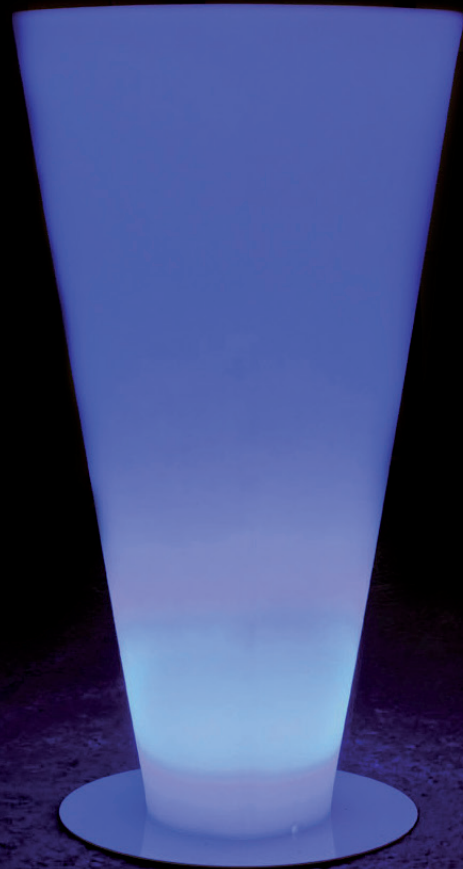

PACK CONTENTS

ECO
FRIENDLY

UNLIMITED
COLORS

100 %
WATERPROOF

UP TO 20H
ON ONE CHARGE

SHOCK
RESISTANT

ACCESSORIES