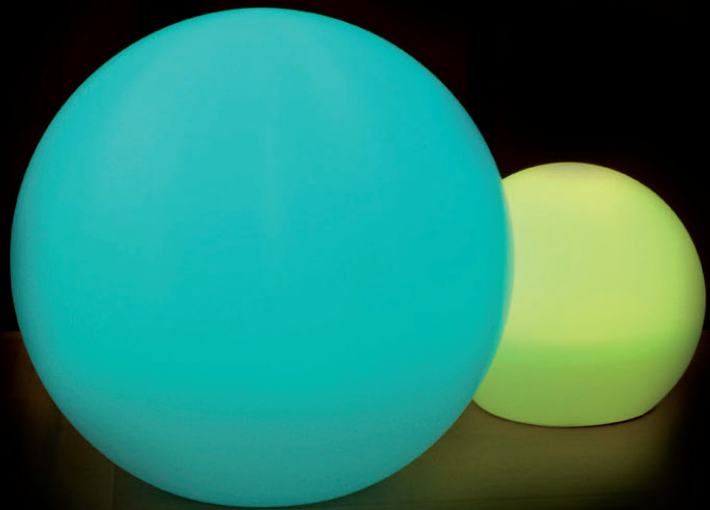

GLOBE XL

MODES

- 7 selected colors
- 1 mode dynamic (unlimited colors)
- 2 candle effect (flickering yellow/blue)
- Intensity control

BATTERY LIFE

- Low intensity: 24 hours
- Average intensity: 12 hours
- High intensity: 8 hours
- Charging time: 6 hours
- Lifetime exceeding: 500 cycles to 100%

TECHNICAL SPECIFICATIONS

- Power by the rechargeable Li-Ion Battery
- Li-Ion battery: 3,7V 2200mAh
- Power consumption: 1,2 Watt
- Input: 100~220VAC 50-60 Hz
- Output: 5VDC
- 35 LEDs : 20 white LEDs and 15 color LEDs
- Charging station included
- Optional other simple or multiple chargers
- Optional RF remote control 'Pebble'

STANDARDS

- CE - FCC - RoHS - IP 68
- 1 year warranty

DIMENSIONS

- Product: Ø 80 cm
- Box: 80 x 80 x 80 cm
- Net weight: 4,5 Kg

PACK CONTENTS

ECO FRIENDLY

UNLIMITED COLORS

100 % WATERPROOF

UP TO 20H ON ONE CHARGE

SHOCK RESISTANT